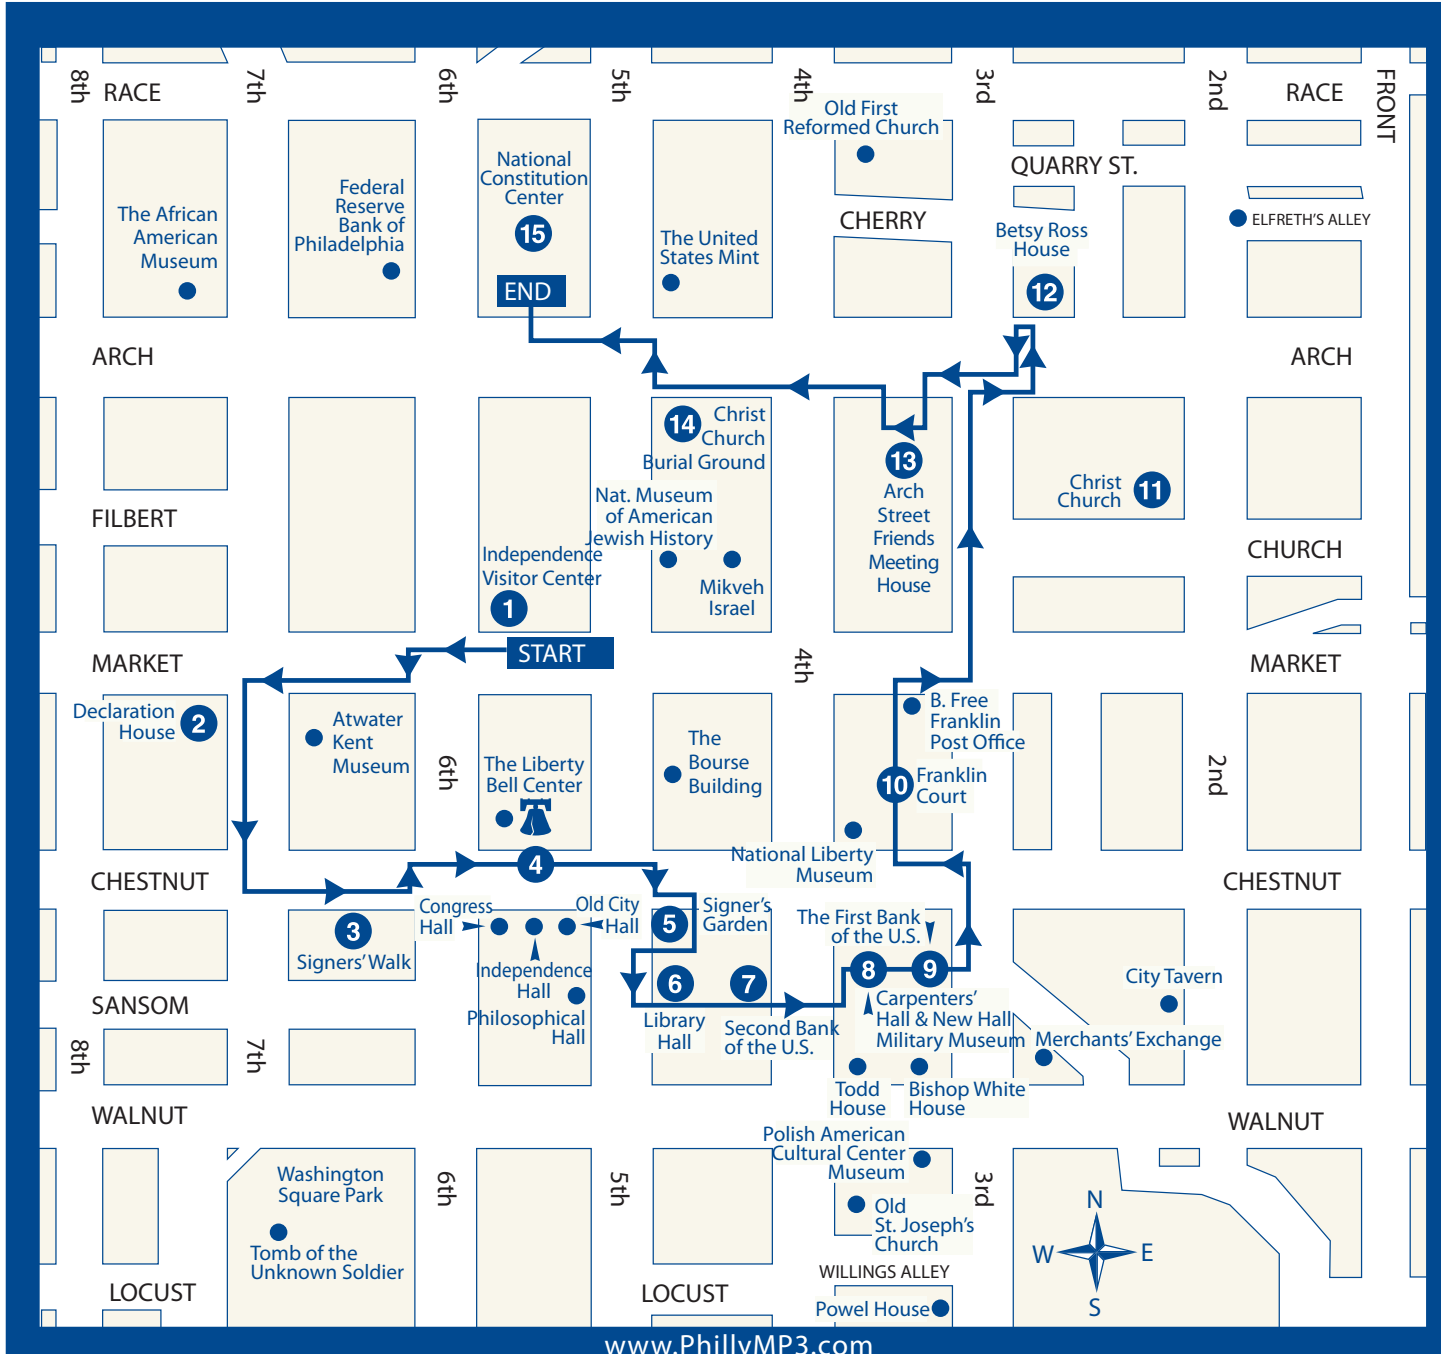

Philly MP3 Audio Walking Tour

- 1 Independence Visitor Center
- 2 Declaration House (Graff House)
- 3 Signers' Walk
- 4A The Liberty Bell Center
- 4B Independence Hall
- 4C Congress Hall
- 4D Old City Hall
- 5 Signer's Garden
- 6A Philosophical Hall
- 6B Library Hall
- 7 Second Bank of the U.S.
- 8A Carpenters' Hall
- 8B New Hall Military Museum
- 9 The First Bank of the United States
- 10 Franklin Court & B. Free Franklin Post Office
- 11 Christ Church
- 12 Betsy Ross House
- 13 Arch Street Friends Meeting House
- 14 Christ Church Burial Ground
- 15 National Constitution Center

AUDIO TRACK	STOP# ON MAP	DETAILS - SITE & ADDRESS	TRACK LENGTH
20		Directions to Carpenters' Hall	1:07
21	8A	Carpenters' Hall 320 Chestnut Street	1:10
22	8B	New Hall Military Museum 320 Chestnut Street	0:42
23		Directions to The First Bank of the United States	0:25
24	9	The First Bank of the United States 3 rd Street between Chestnut & Walnut Streets	1:13
25		Directions to Franklin Court and B. Free Franklin Post Office & Museum	0:26
26	10	Franklin Court & B. Free Franklin Post Office & Museum Between 3 rd & 4 th Streets and Market & Chestnut Streets (entrance is off of Chestnut Street)	3:43
27		Directions to Christ Church	0:23
28	11	Christ Church 3 rd & Church Streets (Between 2 nd & 3 rd Streets and Market & Arch Streets - the corner of 3 rd & Church offers a great view of the Steeple)	1:05
29		Directions to Betsy Ross House	0:22
30	12	Betsy Ross House 239 Arch Street	1:12
31		Directions to Arch Street Friends Meeting House	0:20
32	13	Arch Street Friends Meeting House 320 Arch Street	1:59
33		Directions to Christ Church Burial Ground	1:05
34	14	Christ Church Burial Ground 5 th & Arch Streets	0:52
35		Directions to the National Constitution Center	1:04
36	15	National Constitution Center 5 th & Arch Streets	1:51