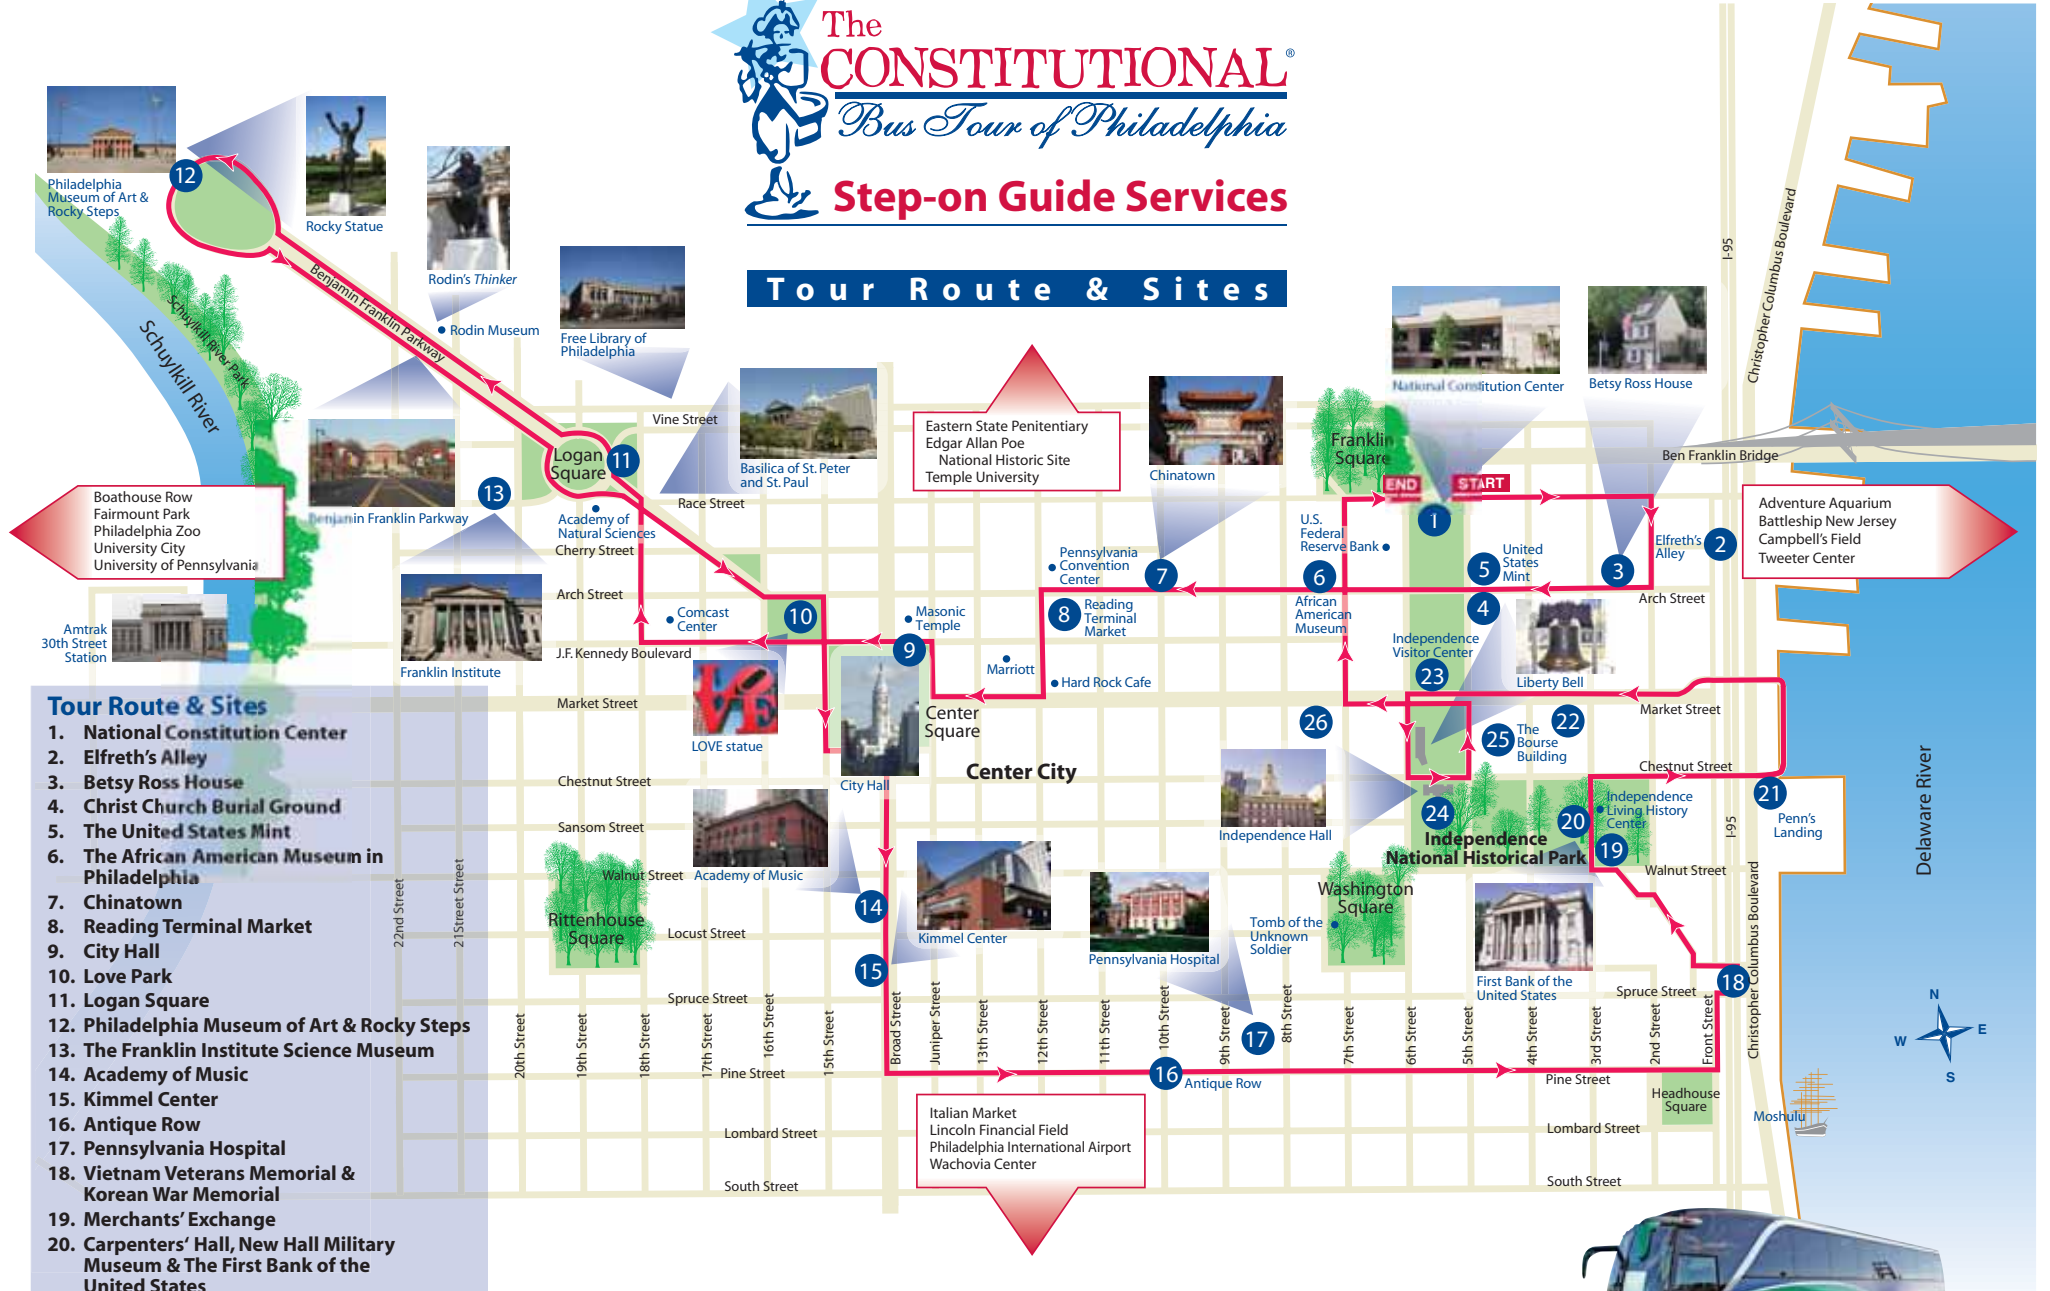

## Bus Tour of Philadelphia

### Step-on Guide Services

### Tour Route & Sites

#### Tour Route & Sites

1. National Constitution Center
2. Elfreth's Alley
3. Betsy Ross House
4. Christ Church Burial Ground
5. The United States Mint
6. The African American Museum in Philadelphia
7. Chinatown
8. Reading Terminal Market
9. City Hall
10. Love Park
11. Logan Square
12. Philadelphia Museum of Art & Rocky Steps
13. The Franklin Institute Science Museum
14. Academy of Music
15. Kimmel Center
16. Antique Row
17. Pennsylvania Hospital
18. Vietnam Veterans Memorial & Korean War Memorial
19. Merchants' Exchange
20. Carpenters' Hall, New Hall Military Museum & The First Bank of the United States
21. Penn's Landing
22. Franklin Court and B. Free Franklin Post Office & Museum
23. Independence Visitor Center
24. The Liberty Bell Center, Independence Hall, Congress Hall & Old City Hall
25. The Bourse Building
26. Declaration House (Graff House)